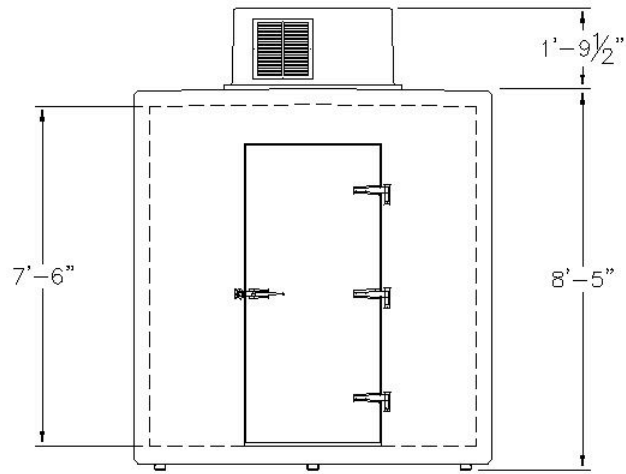

PLAN VIEW

ELEVATION VIEW

Stewart's Mobile Concepts

8' x 10' Walk-in Cooler or Freezer

DRAWN BY: MD Lepek	MODEL NO.: H810	SCALE: 1/4"=1'-0"	DATE: 4-3-02
DRAWING NAME:			

"Mobile Kitchen Rentals and Support Services from Coast to Coast"
 Phone (800) 919-9261 Fax (631) 351-1587
 Web: www.stewartsmobile.com